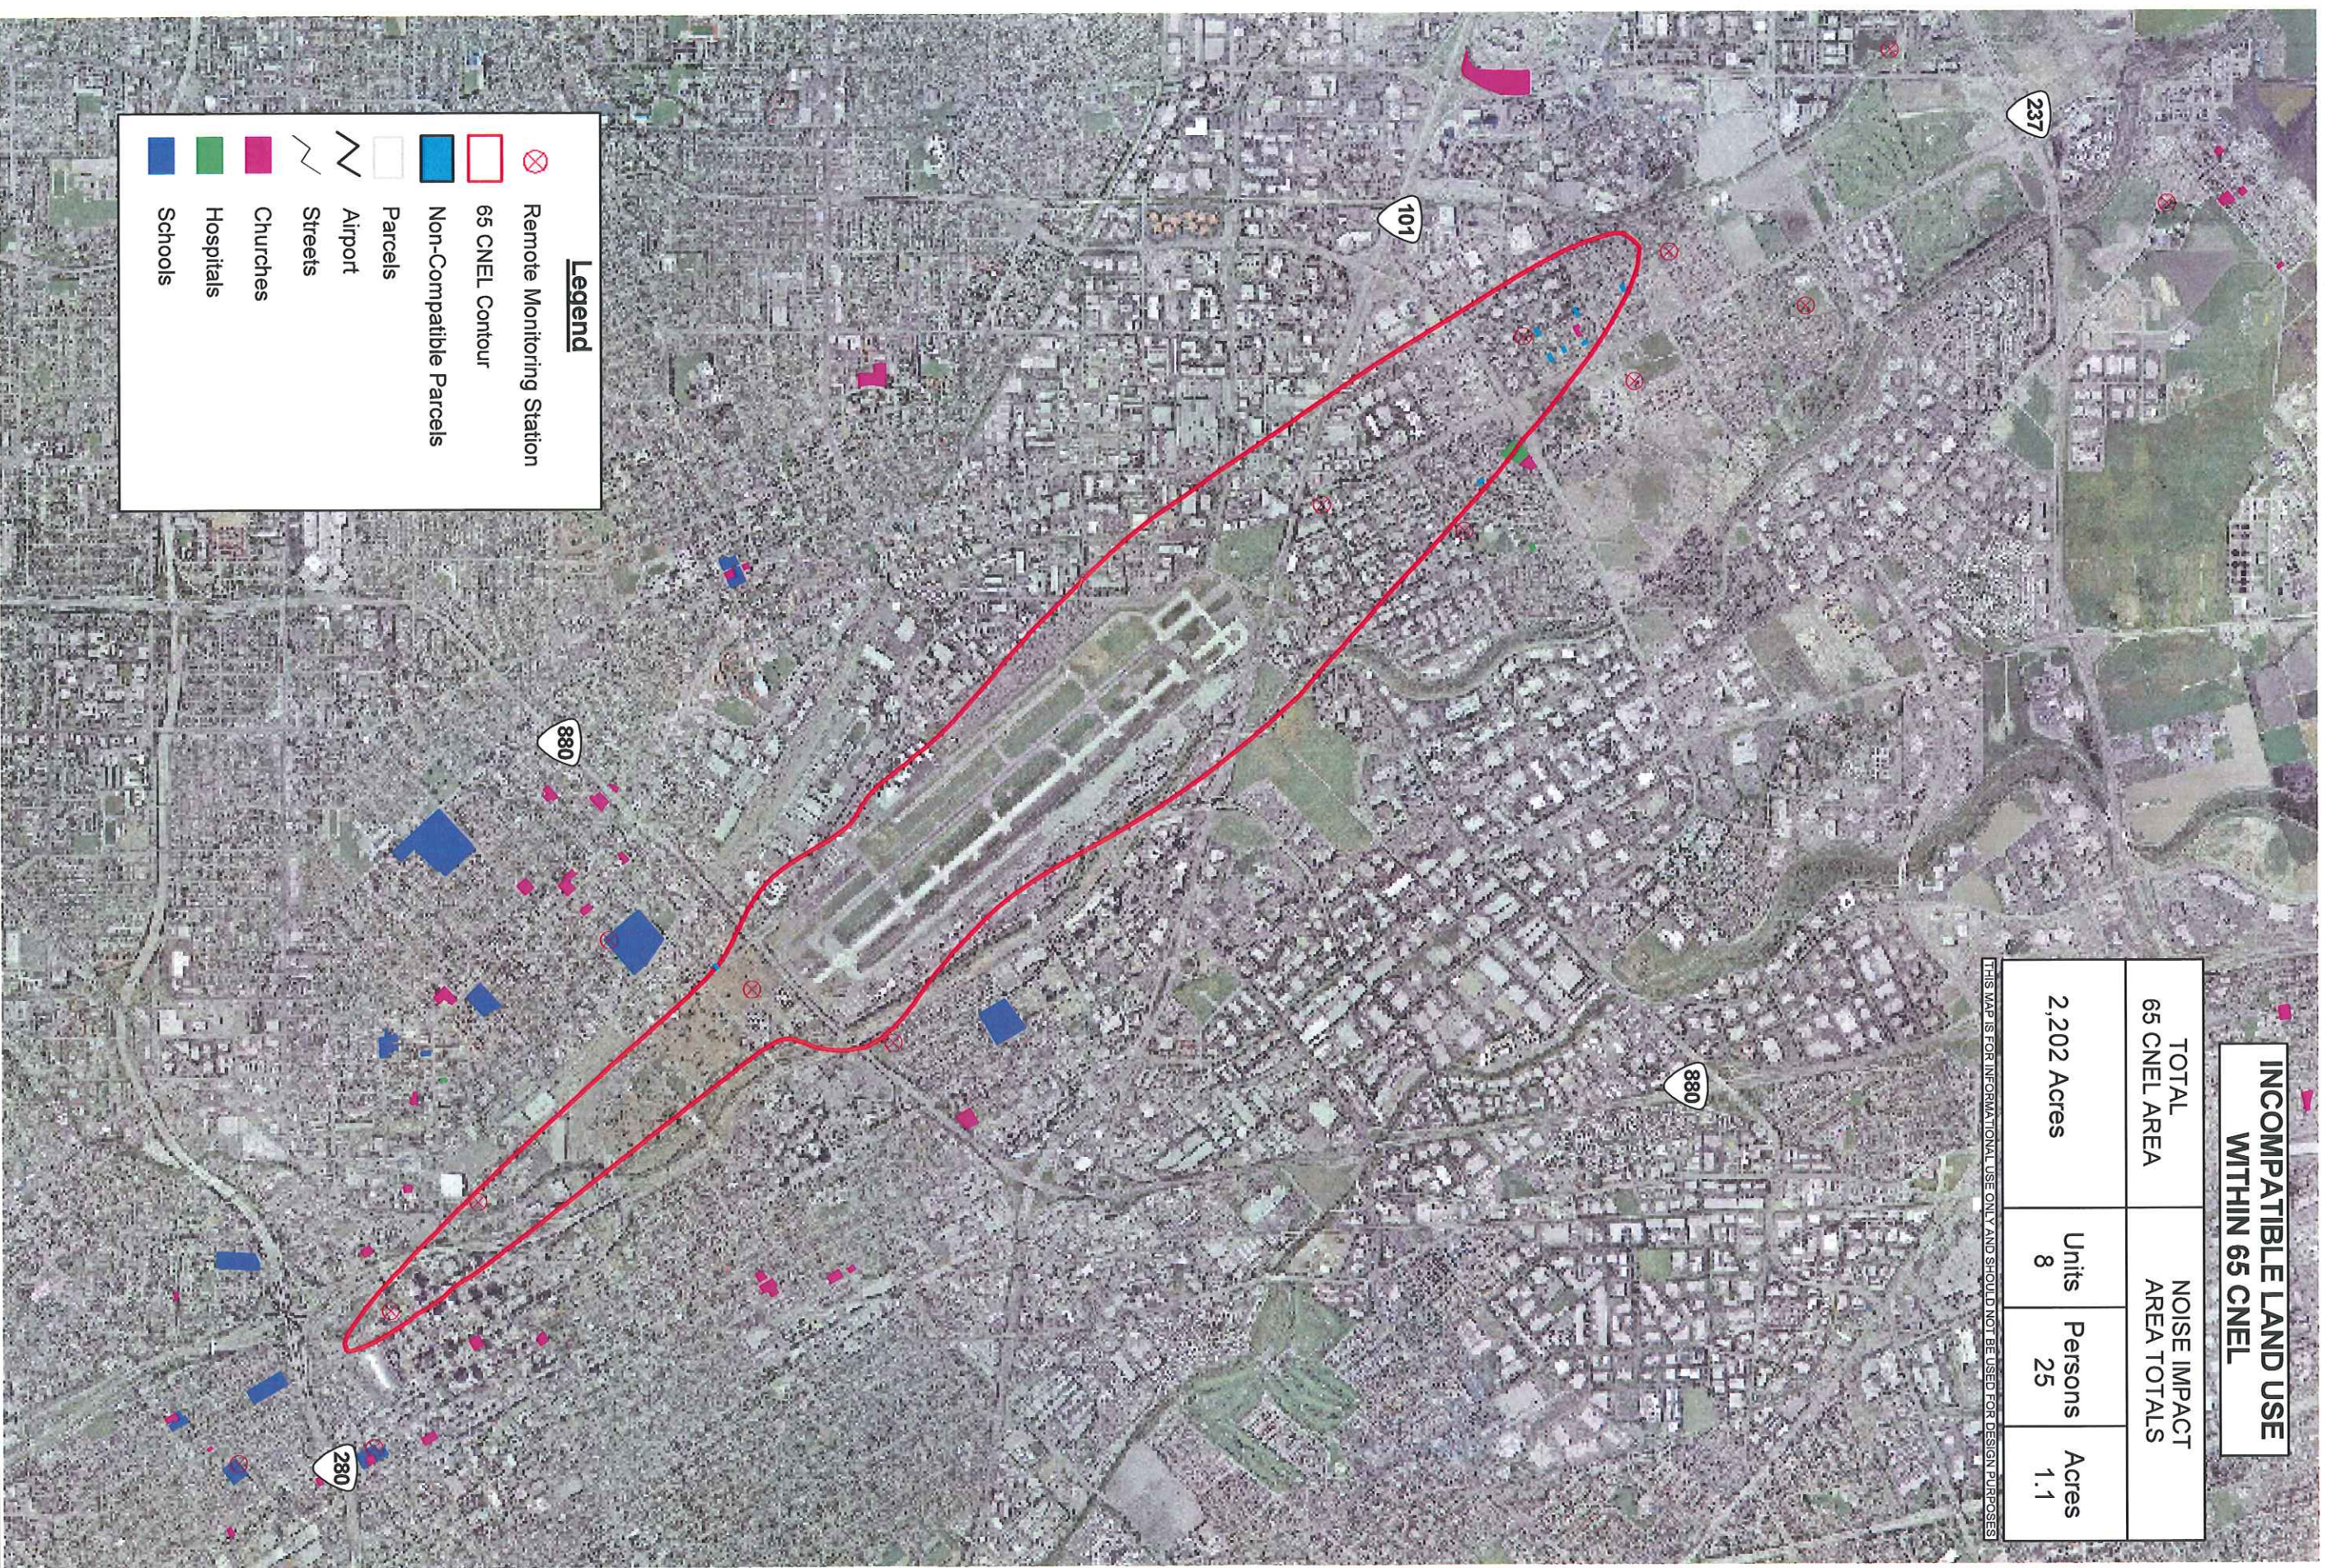

**INCOMPATIBLE LAND USE
WITHIN 65 CNEL**

TOTAL 65 CNEL AREA	NOISE IMPACT AREA TOTALS			
2,202 Acres	Units	Persons	Acres	
	8	25	1.1	

THIS MAP IS FOR INFORMATIONAL USE ONLY AND SHOULD NOT BE USED FOR DESIGN PURPOSES

Legend

- Remote Monitoring Station
- 65 CNEL Contour
- Non-Compatible Parcels
- Parcels
- Airport
- Streets
- Churches
- Hospitals
- Schools