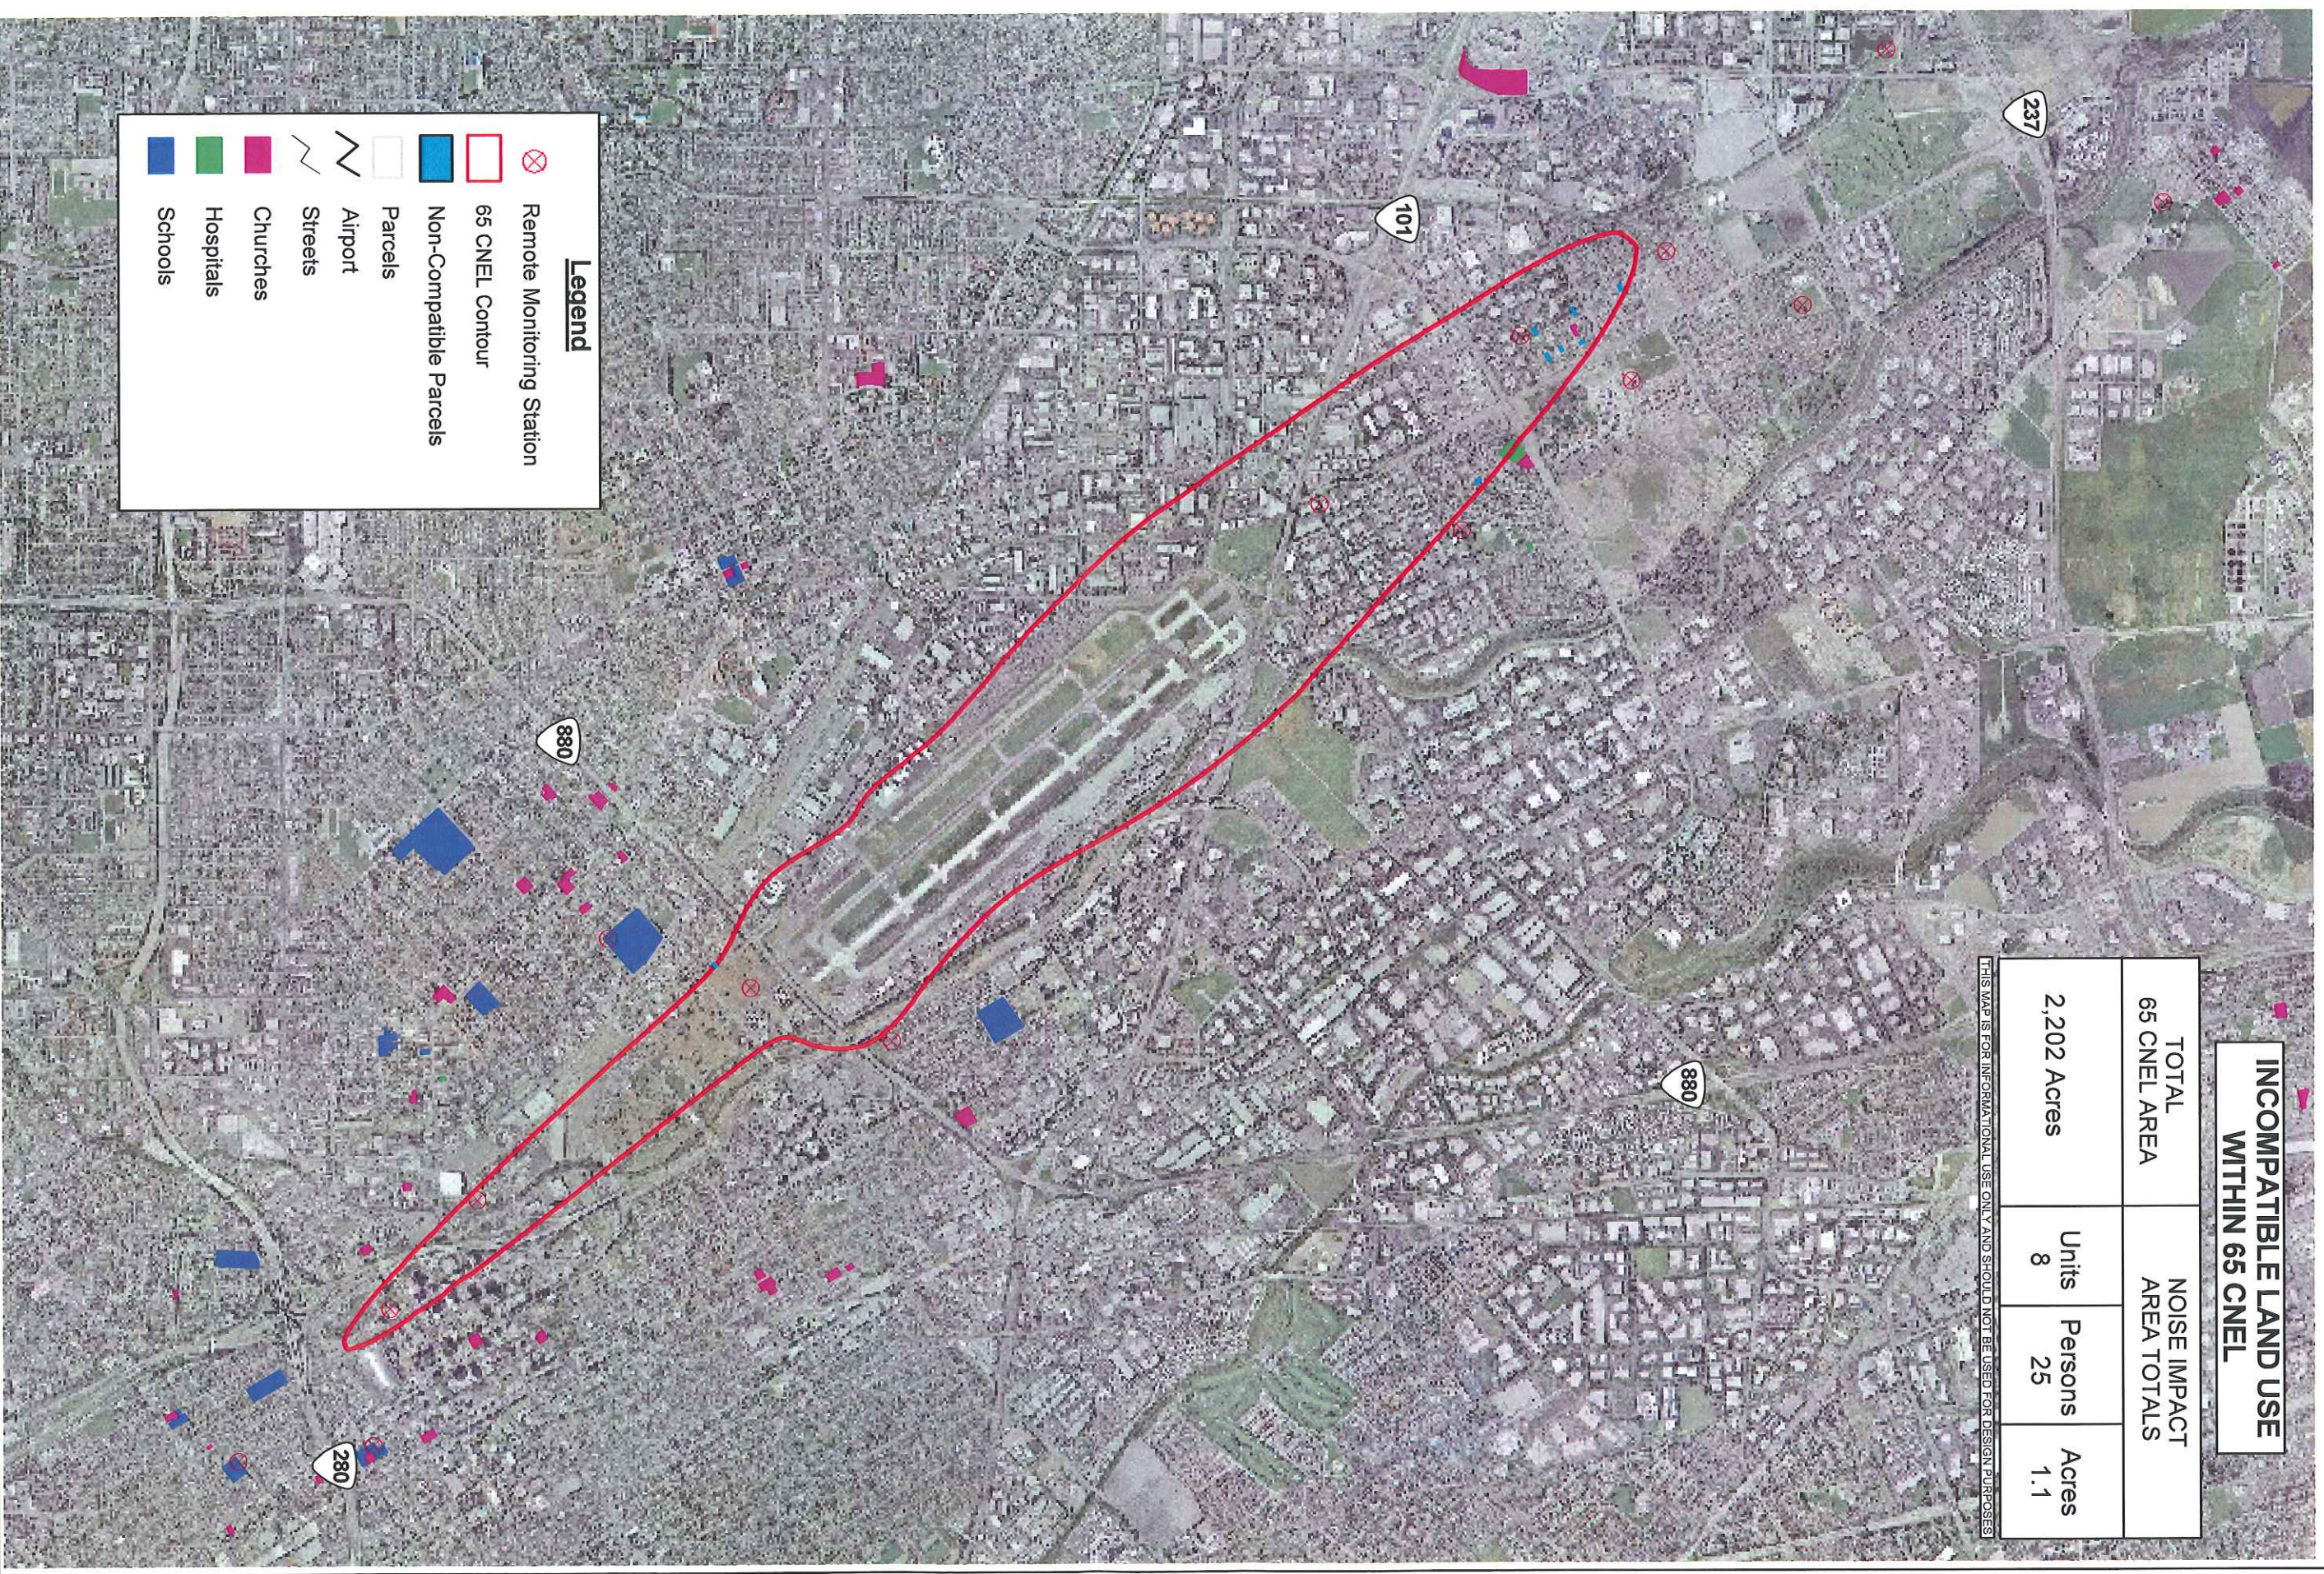

**INCOMPATIBLE LAND USE
WITHIN 65 CNEL**

TOTAL 65 CNEL AREA	NOISE IMPACT AREA TOTALS			
2,202 Acres	Units	Persons	Acres	
	8	25	1.1	

THIS MAP IS FOR INFORMATIONAL USE ONLY AND SHOULD NOT BE USED FOR DESIGN PURPOSES

Legend

- Remote Monitoring Station
- 65 CNEL Contour
- Non-Compatible Parcels
- Parcels
- Airport
- Streets
- Churches
- Hospitals
- Schools